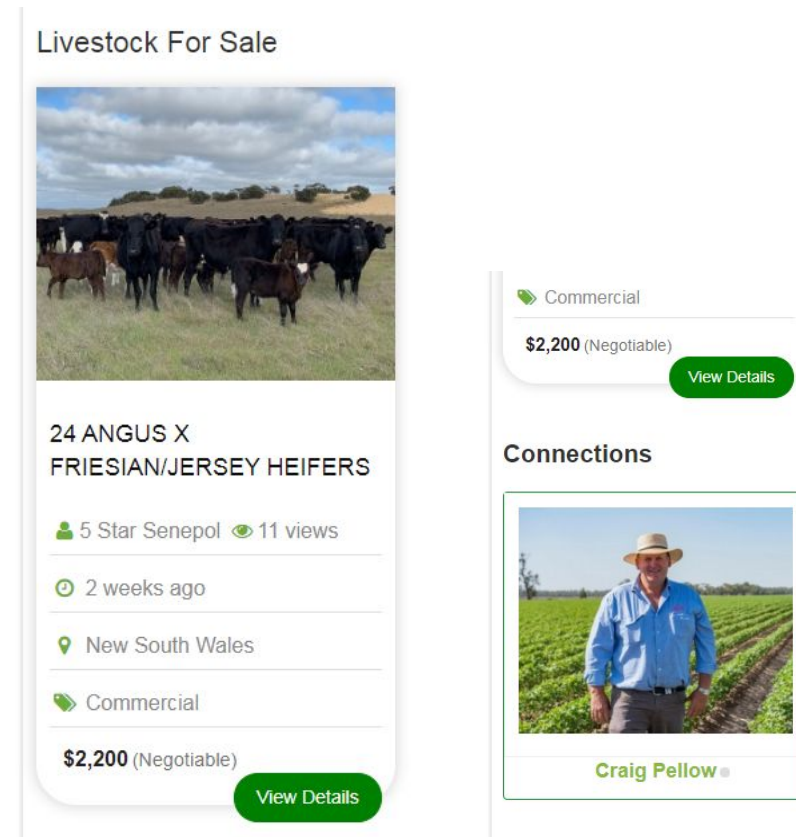

Livestock Connect Network

- On the Registration Form (Stud and Agent) - remove "Premium" Field
<http://livestockconnect.com.au/new/register/?type=stud>

Subscription Package *

Premium ▼

- Please provide instructions on how I change the green colour of the buttons and icons, and the font style in this bottom section, so I can make it look uniformed.

9. Find a Stud <http://livestockconnect.com.au/new/members>, images are blurry.

<p>Cattle / Senepol</p>  <p>5 Star Senepol</p>	<p>Cattle / Brangus</p>  <p>Alkoomie Brangus</p>
<p>Cattle / Angus</p>  <p>K2n</p>	<p>Cattle / Charolais</p>  <p>ANC FULL FRENCH Herd Established 1972</p>

11. The photo gallery on stud profile is not loading completely.

12. There is false information on the site. For example on the 5 Star Senepol profile on the "new:" site <http://livestockconnect.com.au/new/members/mteugene1/> There is a classified that is not theirs and a connection to an Agent that is not their agent. We can not go live with this type of information on the site. Please remove all false listings and connections from the Stud profiles

13. False Information - Craig Pellow profile on new site <http://livestockconnect.com.au/new/members/craig/> has information that is not related to him. Remove all agent profiles from the site, we will add them in to ensure they are correct.